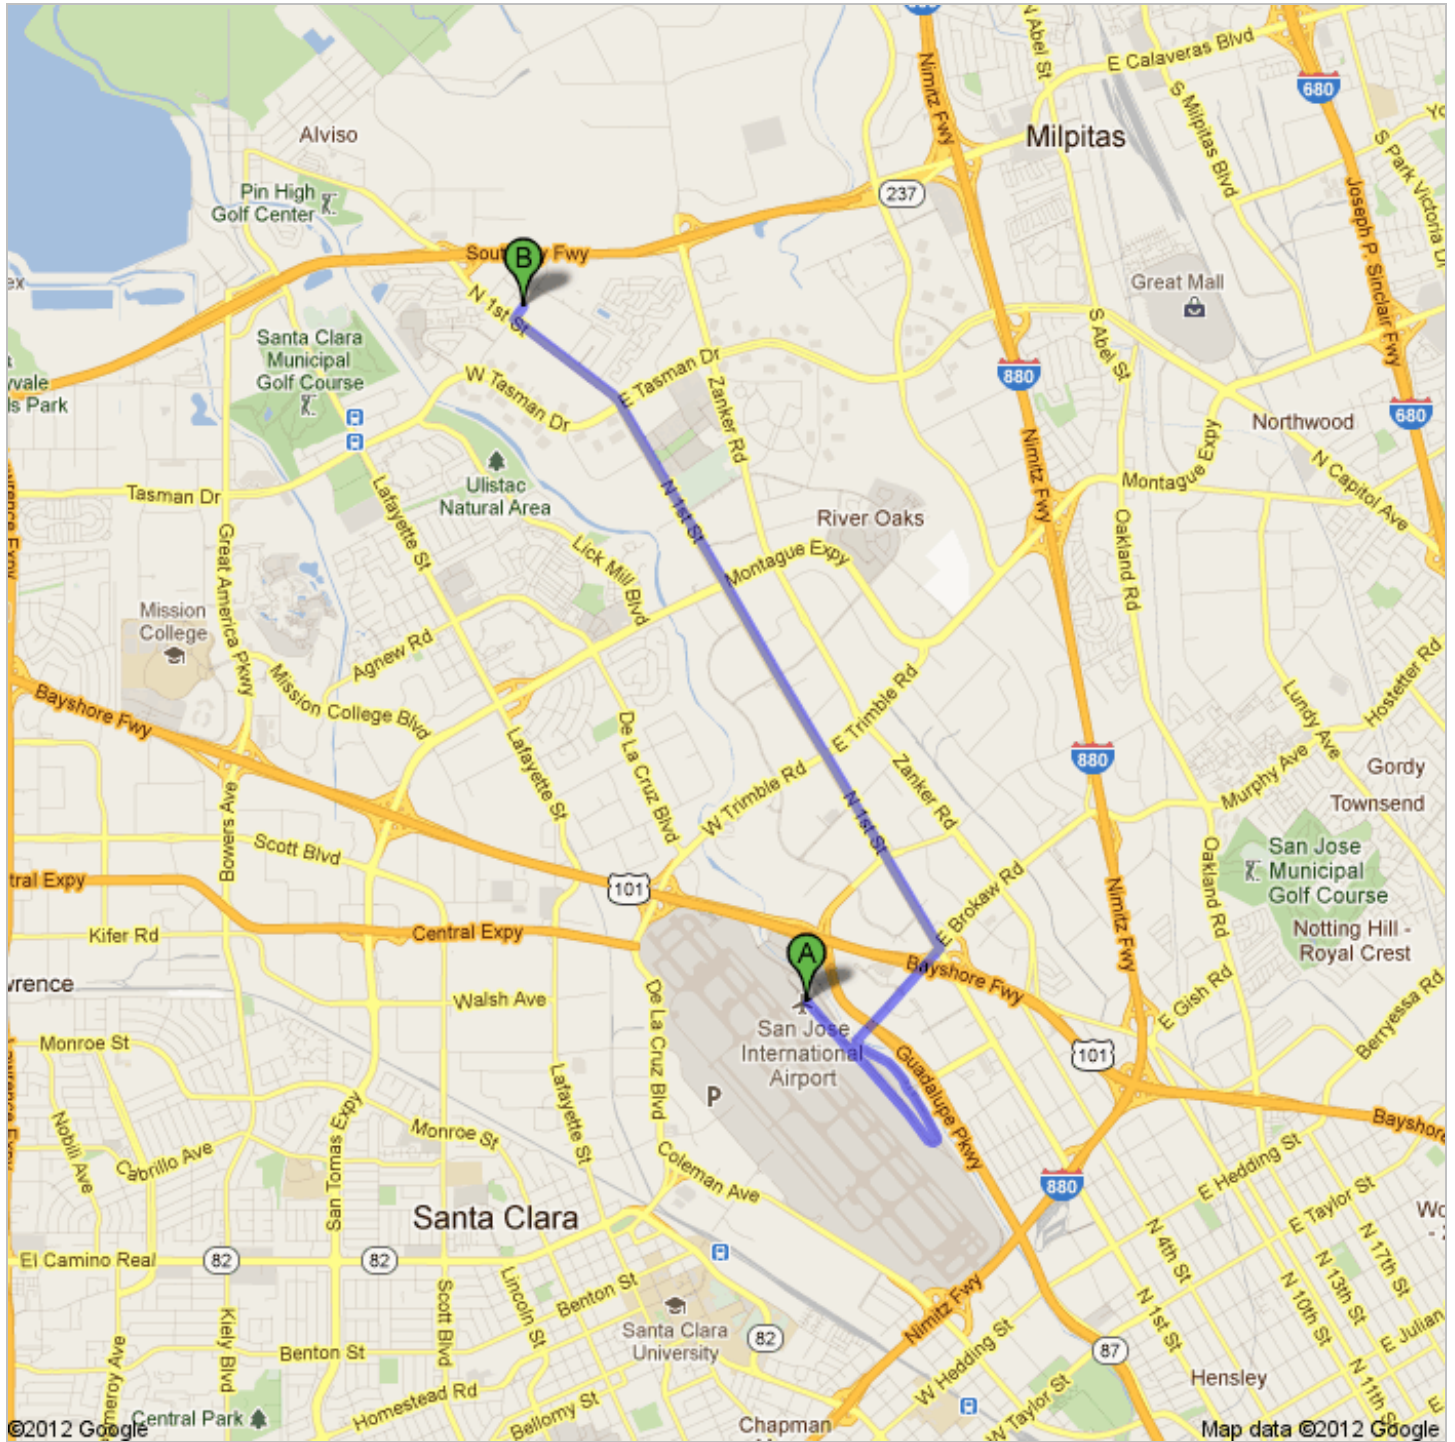

Directions to 75 Headquarters Dr, San Jose, CA 95134 5.7 mi – about 15 mins

San Jose International Airport

1701 Airport Boulevard, San Jose, CA 95110 - (408) 392-3600

- A

1. Head **southeast** on **Terminal Dr**

go 0.2 mi
total 0.2 mi
- 2. Continue onto **Airport Blvd**
About 2 mins

go 0.7 mi
total 0.8 mi
- 3. Slight left to stay on **Airport Blvd**

go 30 ft
total 0.8 mi
- 4. Keep left at the fork

go 0.2 mi
total 1.0 mi
- 5. Keep left at the fork
About 1 min

go 0.3 mi
total 1.3 mi
- 6. Keep right at the fork

go 0.1 mi
total 1.5 mi
- 7. Slight right onto **Airport Pkwy**
About 2 mins

go 0.6 mi
total 2.1 mi
- 8. Turn left onto **N 1st St**
About 8 mins

go 3.5 mi
total 5.6 mi
- 9. Turn right onto **Headquarters Dr**
Destination will be on the left

go 377 ft
total 5.7 mi

75 Headquarters Dr, San Jose, CA 95134

These directions are for planning purposes only. You may find that construction projects, traffic, weather, or other events may cause conditions to differ from the map results, and you should plan your route accordingly. You must obey all signs or notices regarding your route.