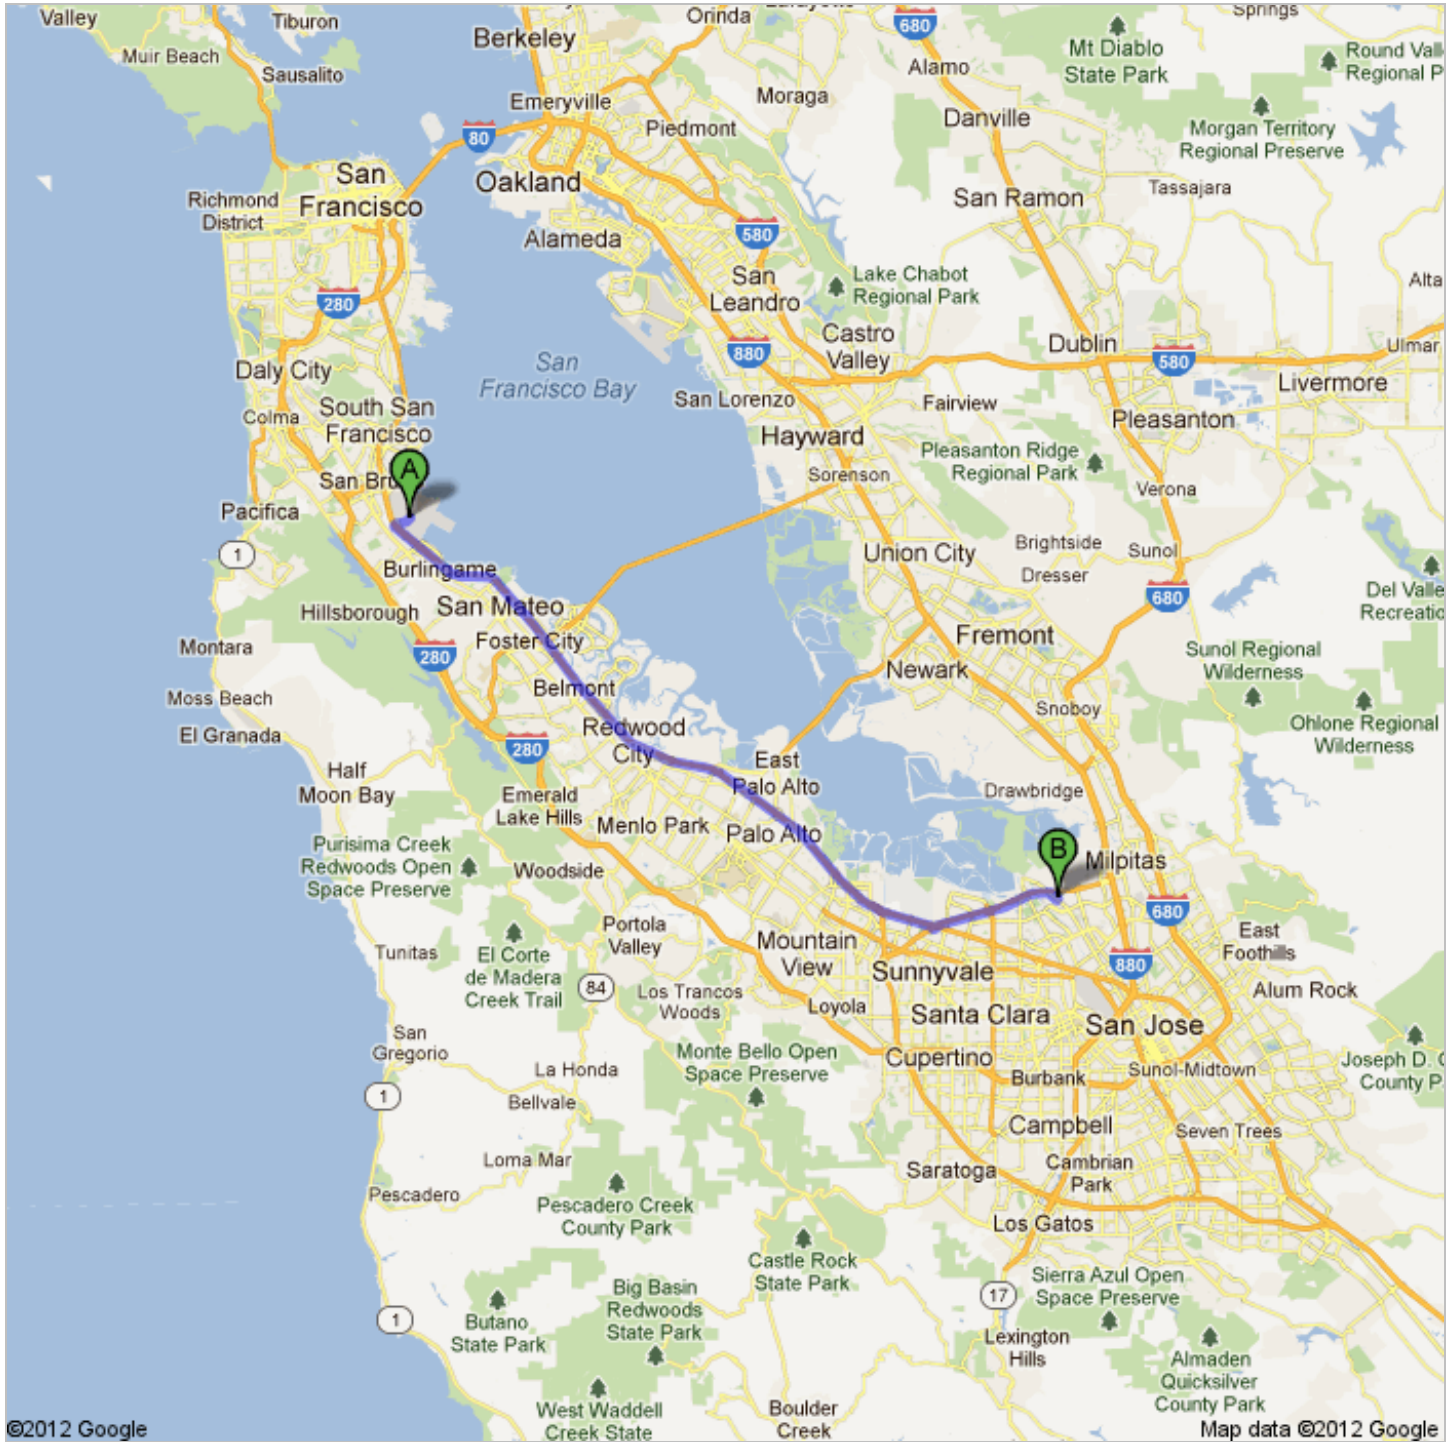

Directions to 75 Headquarters Dr, San Jose, CA 95134
31.5 mi – about 37 mins

A **SFO**
806 South Airport Boulevard, San Francisco, California 94128 - (650) 821-8211

- | | |
|---|-----------------------------|
| 1. Head west
About 1 min | go 0.3 mi
total 0.3 mi |
|  2. Keep right at the fork | go 0.2 mi
total 0.5 mi |
|  3. Take the ramp onto US-101 S
About 28 mins | go 25.8 mi
total 26.2 mi |
|  4. Take exit 396B to merge onto CA-237 E toward Alviso/Milpitas
About 5 mins | go 4.5 mi
total 30.8 mi |
|  5. Take exit 7 for North First Street | go 0.4 mi
total 31.1 mi |
|  6. Turn left onto N 1st St
About 1 min | go 0.3 mi
total 31.4 mi |
|  7. Turn left onto Headquarters Dr
Destination will be on the left
About 1 min | go 430 ft
total 31.5 mi |

B 75 Headquarters Dr, San Jose, CA 95134

These directions are for planning purposes only. You may find that construction projects, traffic, weather, or other events may cause conditions to differ from the map results, and you should plan your route accordingly. You must obey all signs or notices regarding your route.

Map data ©2012 Google

Directions weren't right? Please find your route on maps.google.com and click "Report a problem" at the bottom left.